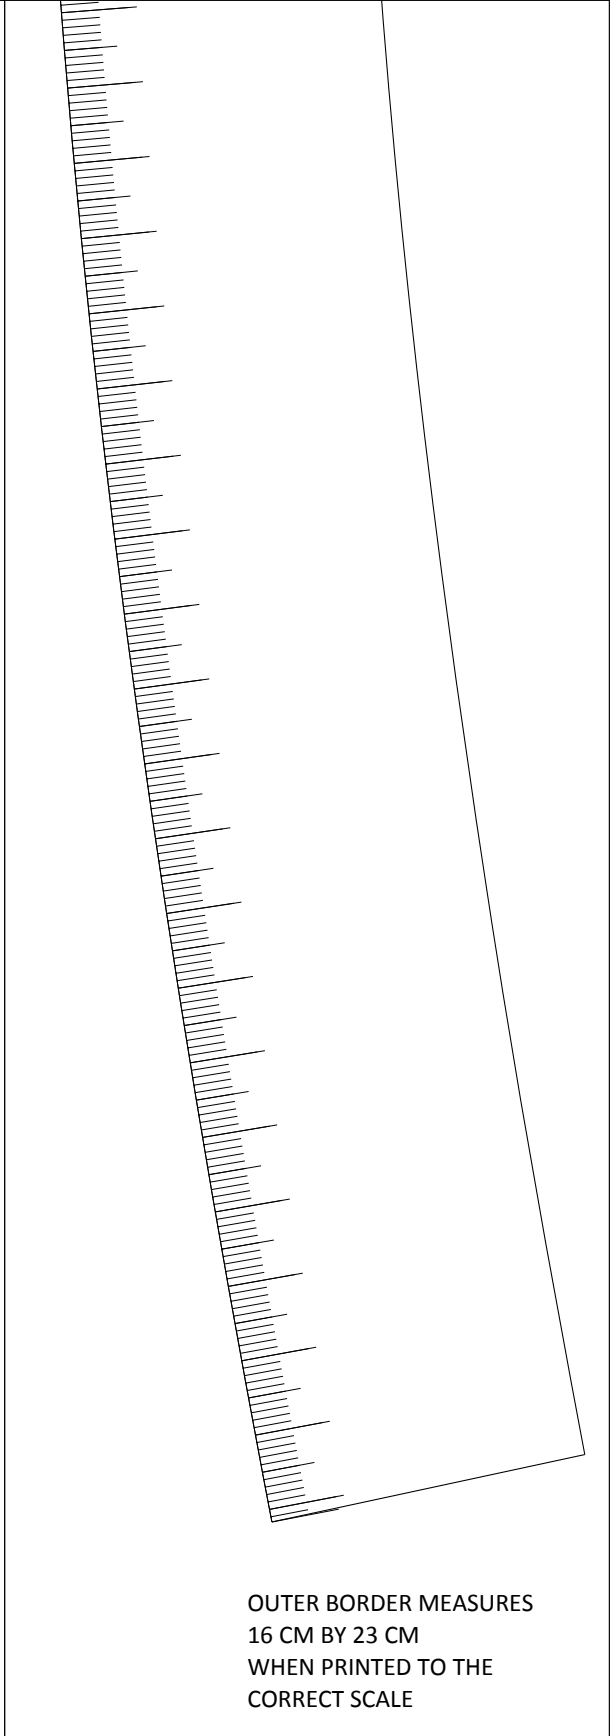

**HIP CURVE
CENTIMETERS**

www.growyourownclothes.com

OUTER BORDER MEASURES
16 CM BY 23 CM
WHEN PRINTED TO THE
CORRECT SCALE

OUTER BORDER MEASURES
16 CM BY 23 CM
WHEN PRINTED TO THE
CORRECT SCALE

www.growyourownclothes.com

HIP CURVE
CENTIMETERS